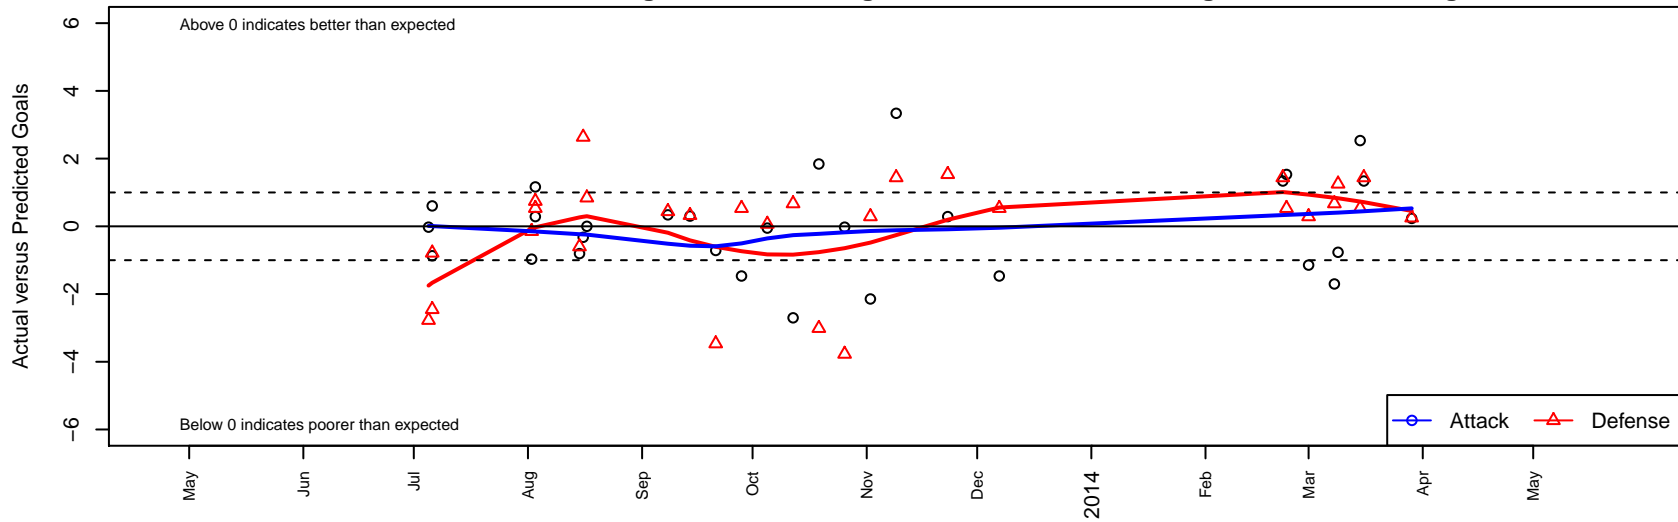

Cascade FC G99

Cascade FC
 Snoqualmie, WA
 G99 total strength=834
 attack=1.39 defense=0.92
 fall league = PSPL Classic 2 U14, Spr PSPL CI
 alt names used:
 Cascade FC
 Cascade FC G99
 CASCADE FC G99 (WA)

Venues played:
 Sounders FC Cup GU14
 Bend Premier Cup Silver U14
 Bigfoot Silver 1 U14
 PSPL Classic 2 U14
 Spr PSPL Classic 2 U14

Cascade FC G99
 Dots are actual minus expected GF (blue circles) and GA (red triangles).
 Blue line is smoothed change in attack strength. Red is smoothed change in defense strength.